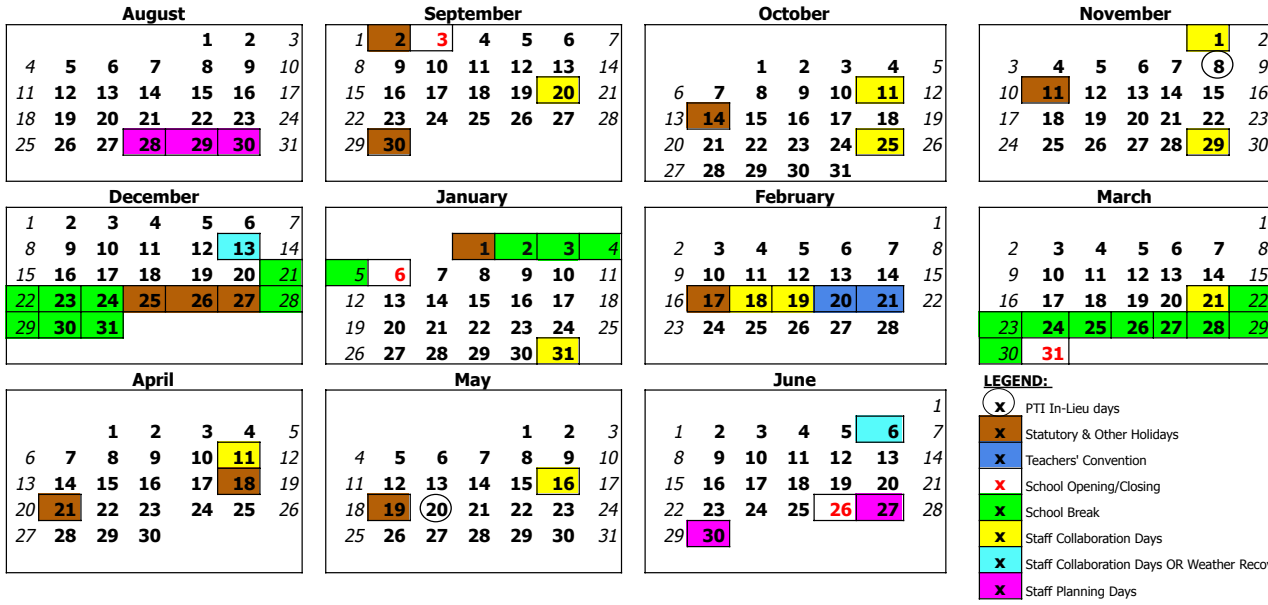

WOLF CREEK PUBLIC SCHOOLS

2024 - 2025 School Year

BASE CALENDAR

APPROVED - Revised June 2024

Su Mo Tu We Th Fr Sa Su Mo Tu We Th Fr Sa Su Mo Tu We Th Fr Sa Su Mo Tu We Th Fr Sa

			Staff	Students
August	Aug. 28, 29, 30	Staff Planning Days	3	0
September	Sept. 2	Labour Day		
	Sept. 3	Students' First Day		
	Sept. 20	Staff Collaboration Day		
	Sept. 30	National Day for Truth and Reconciliation	19	18
October	Oct. 11	Staff Collaboration Day		
	Oct. 14	Thanksgiving Day		
	Oct. 25	Staff Collaboration Day	22	20
November	Nov. 1	Staff Collaboration Day		
	Nov. 8	Staff Earned Day Off (In-Lieu for Parent-Teacher Interviews)		
	Nov. 11	Remembrance Day		
	Nov. 29	Staff Collaboration Day	20	17
December	Dec. 13	Staff Collaboration Day (potential recovery day for AP 132)		
	Dec. 25, 26, 27	Christmas Stat Holidays		
	Dec. 21	Christmas Break (Dec 21- Jan 5 inclusive)	15	14
January	Jan. 1	New Years Day Stat		
	Jan. 6	First day back after Holiday Break		
	Jan. 31	Staff Collaboration Day		
	Jan. 31	Conclusion of First Semester	20	19
Semester One Total			99	88
February	Feb. 3	Commencement of Second Semester		
	Feb. 17	Family Day		
	Feb. 18 & 19	Staff Collaboration Day		
	Feb. 20 & 21	Teachers' Convention	19	15
March	Mar. 21	Staff Collaboration Day		
	Mar. 22	Spring Break (March 22 to March 30 inclusive)	16	15
April	Apr. 11	Staff Collaboration Day		
	Apr. 18	Good Friday		
	Apr. 21	Easter Monday	20	19
May	May 16	Staff Collaboration Day		
	May 19	Victoria Day		
	May 20	Staff Earned Day Off (In-Lieu for Parent-Teacher Interviews)	21	19
June	Jun. 6	Staff Collaboration Day (potential recovery day for AP 132)		
	Jun. 26	Students' Last Day		
	Jun. 27 & 30	Teacher Evaluation Day (final staff days)	21	18
Semester Two Total			97	86
Year Total			196	174