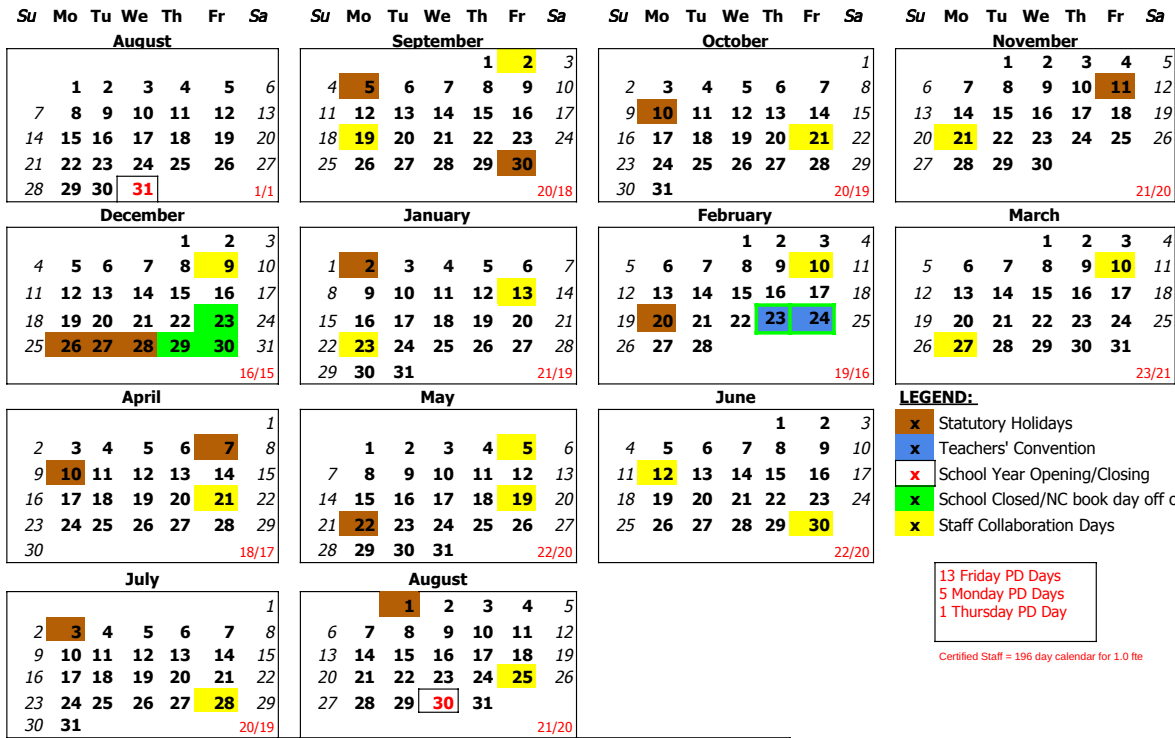

CENTENNIAL CENTRE PATIENTS' SCHOOL

2022 - 2023 School Year DIFFERENTIATED CALENDAR

Approved Mar 25/22

- LEGEND:**
- x Statutory Holidays
 - x Teachers' Convention
 - x School Year Opening/Closing
 - x School Closed/NC book day off or approved work plan
 - x Staff Collaboration Days

13 Friday PD Days
5 Monday PD Days
1 Thursday PD Day

Certified Staff = 196 day calendar for 1.0 fte

		Certified Staff	Students
August	Aug : 31 1st Day of 22-23 School Year	1	1
September	Sept 2 Staff Planning Day		
	Sept. 5 Labour Day		
	Sept. 19 Staff Collaboration Day		
October	Sept. 30 National Truth and Reconciliation Day	20	18
	Oct. 10 Thanksgiving Day		
November	Oct. 21 Staff Collaboration Day	20	19
	Nov. 11 Remembrance Day		
December	Nov. 21 Staff Collaboration Day	21	20
	Dec. 9 Staff Collaboration Day		
	Dec 26, 27, 28 Christmas Stat Holidays		
January	Dec. 23, 29, 30 Christmas Break (Non-Stat Days)	16	15
	Jan. 2 New Years Day Stat		
	Jan. 13 Staff Collaboration Day		
February	Jan. 23 Staff Collaboration Day	21	19
	Feb. 10 Staff Collaboration Day		
	Feb. 20 Family Day		
March	Feb. 23 & 24 Teacher's Convention	19	16
	Mar. 10 Staff Collaboration Day		
April	Mar. 27 Staff Collaboration Day	23	21
	Apr 7 Good Friday		
May	Apr. 10 Easter Monday		
	Apr. 21 Staff Collaboration Day	18	17
	May 5 Staff Collaboration Day		
June	May 19 Staff Collaboration Day		
	May 22 Victoria Day	22	20
	Jun. 12 Staff Collaboration Day		
July	Jun. 30 Staff Collaboration Day	22	20
	Jul. 3 Canada Day Stat		
August	Jul. 29 Staff Collaboration Day	20	19
	Aug. 1 Civic Holiday		
	Aug. 25 Staff Collaboration Day		
	Aug. 30 Last Day of 2022-2023 School Year	21	20
Year Total		244	225